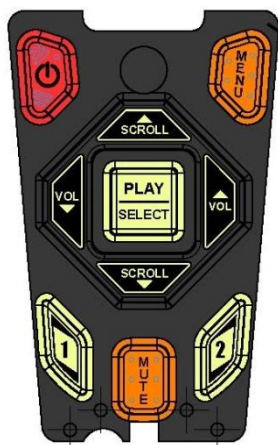

Glow in the Dark Silicone Key Pads

Features:

- Luminescence control
- Decay Time control
- Multiple Color options
- Water and Solvent based Phosphor Powder
- Conductive Contact Pads
- Quick Charge Time

Glow in the Dark Phosphor Powder Technical Parameters

Appearance Color	Particle Size (um)	Glow Time
Yellow - Green	10 - 30	3 - 12+ hrs.
	30 - 40	
	45 - 65	
Sky - Blue	10 - 30	3 - 12+ hrs.
	30 - 40	
	45 - 65	
Blue - Green Aqua - Blue	10 - 30	3 - 12+ hrs.
	30 - 40	
	45 - 65	
White	30 - 45	3 - 5 hrs.
Red	30 - 45	6 - 8 hrs.
Yellow		
Orange		
Blue		
Rose		
Green		
Purple		